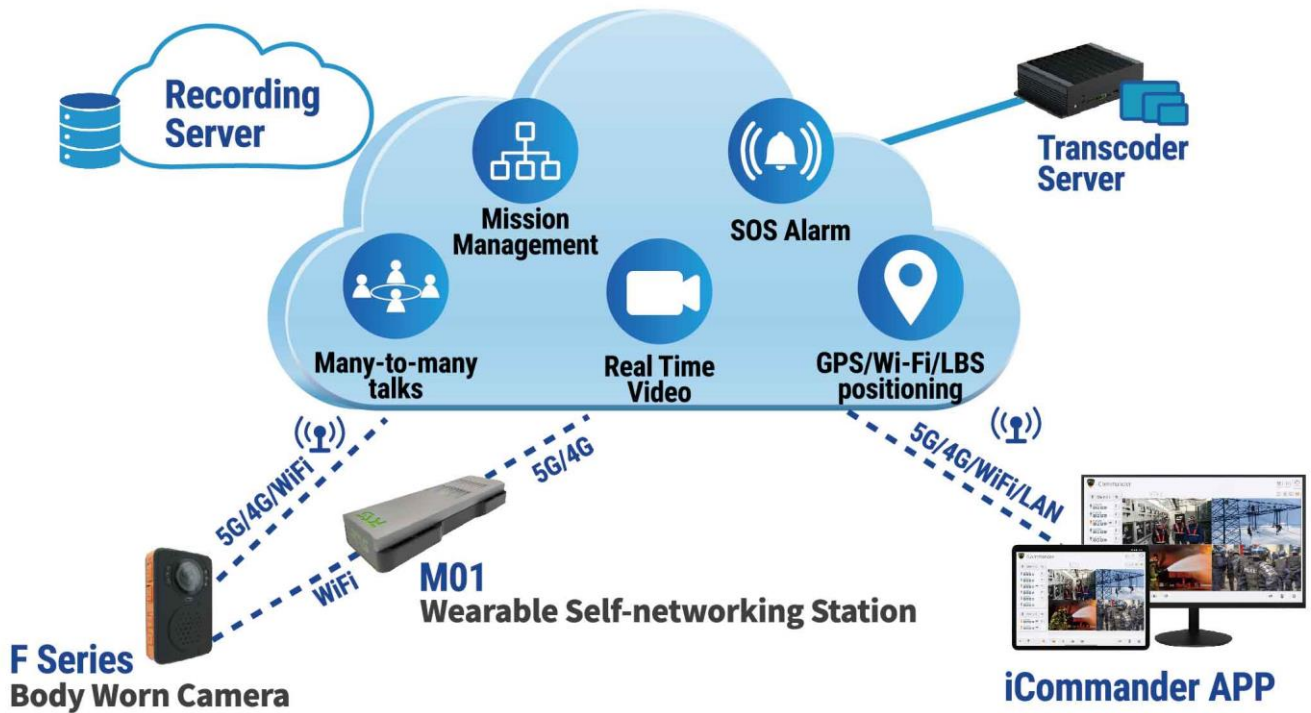

Police Total Solution

Mobile Emergency Response System

RT Stream
International Co., Ltd.

iCommander Platform

F Series
Body Worn Camera

5G/4G/Wi-Fi

- Full color night vision
- Real-time streaming
- Many-to-many talks

Immediate Action

- Evidence Investigation
- Commanding
- Public Security
- On duty

Real-time Streaming

- GPS/Wi-Fi/LBS positioning
- Lifesaving and SOS alarm
- Mission management

• **Intelligent** • **Technology** • **Patrol**

Design and Made in Taiwan, Quality and information assurance

Police Total Solution

- 5G/4G/Wi-Fi Body Worn Camera integrated with AI recognition
- Mission management (Commanding · On duty · Public Security · Evidence Investigation)

iCommander Platform

Smart anti-crime: face recognition, license plate, black list
AI recognition, emergencies event auto notification.

Emergency alarm

**RT Stream
International Co., Ltd.**

- +886-2-22807099
- www.rtstream.com
- service@rtstream.com.tw
- 2F-7, No.14, Xiwei St., Sanchong Dist.,
New Taipei City 241, Taiwan